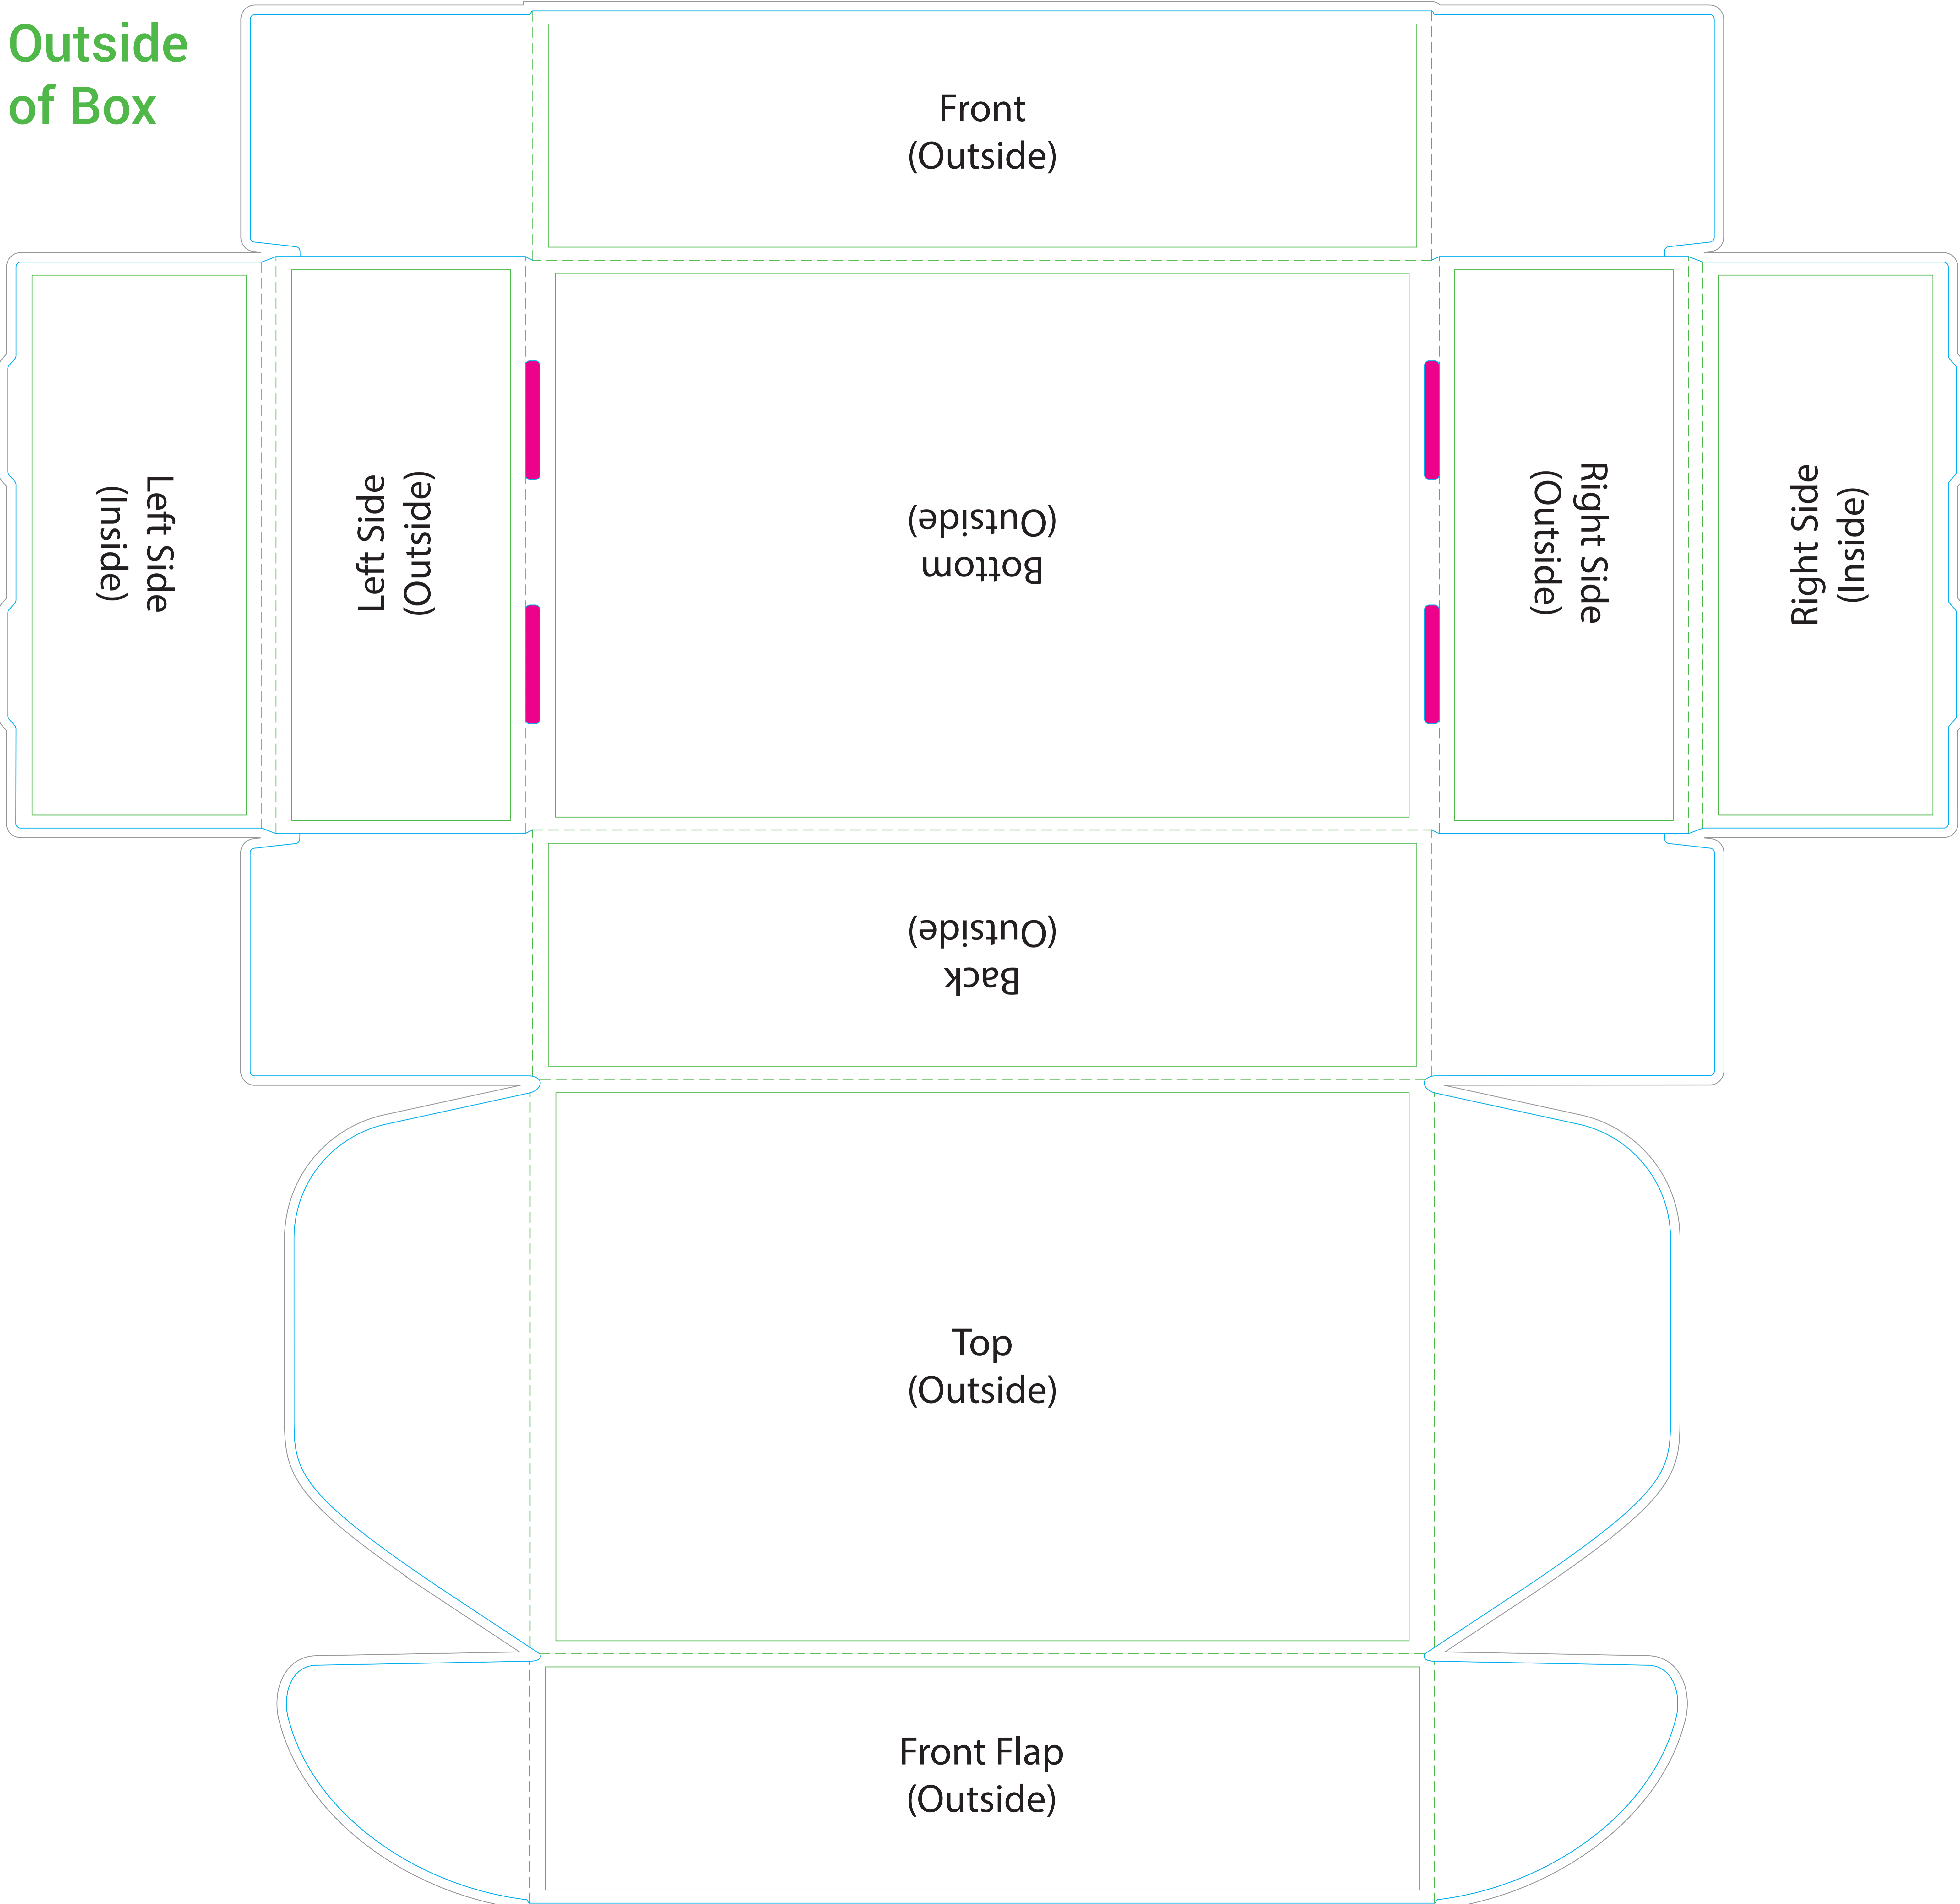

Outside of Box

E Flute Mailer Box 385x240x105 Artwork Template

IMPORTANT INFORMATION
(Failure to follow these instructions will slow the automatic processing of your job)

1. Do not modify the document size of this file.
2. Do not edit or remove locked layers.
3. Create your artwork on the 'Your Design' layer or on your own new layer.
4. Once your design is complete, ensure you convert all text to outlines & embed images.
5. **Save this file as a PDF** and upload on our file upload page after checking out.

-  Bleed Area
-  Finished Size
-  Safe Artwork Area
-  Fold
-  No print

Inside of Box

E Flute Mailer Box 385x240x105 Artwork Template

IMPORTANT INFORMATION
(Failure to follow these instructions will slow the automatic processing of your job)

-  Bleed Area
-  Finished Size
-  Safe Artwork Area
-  Fold
-  No print