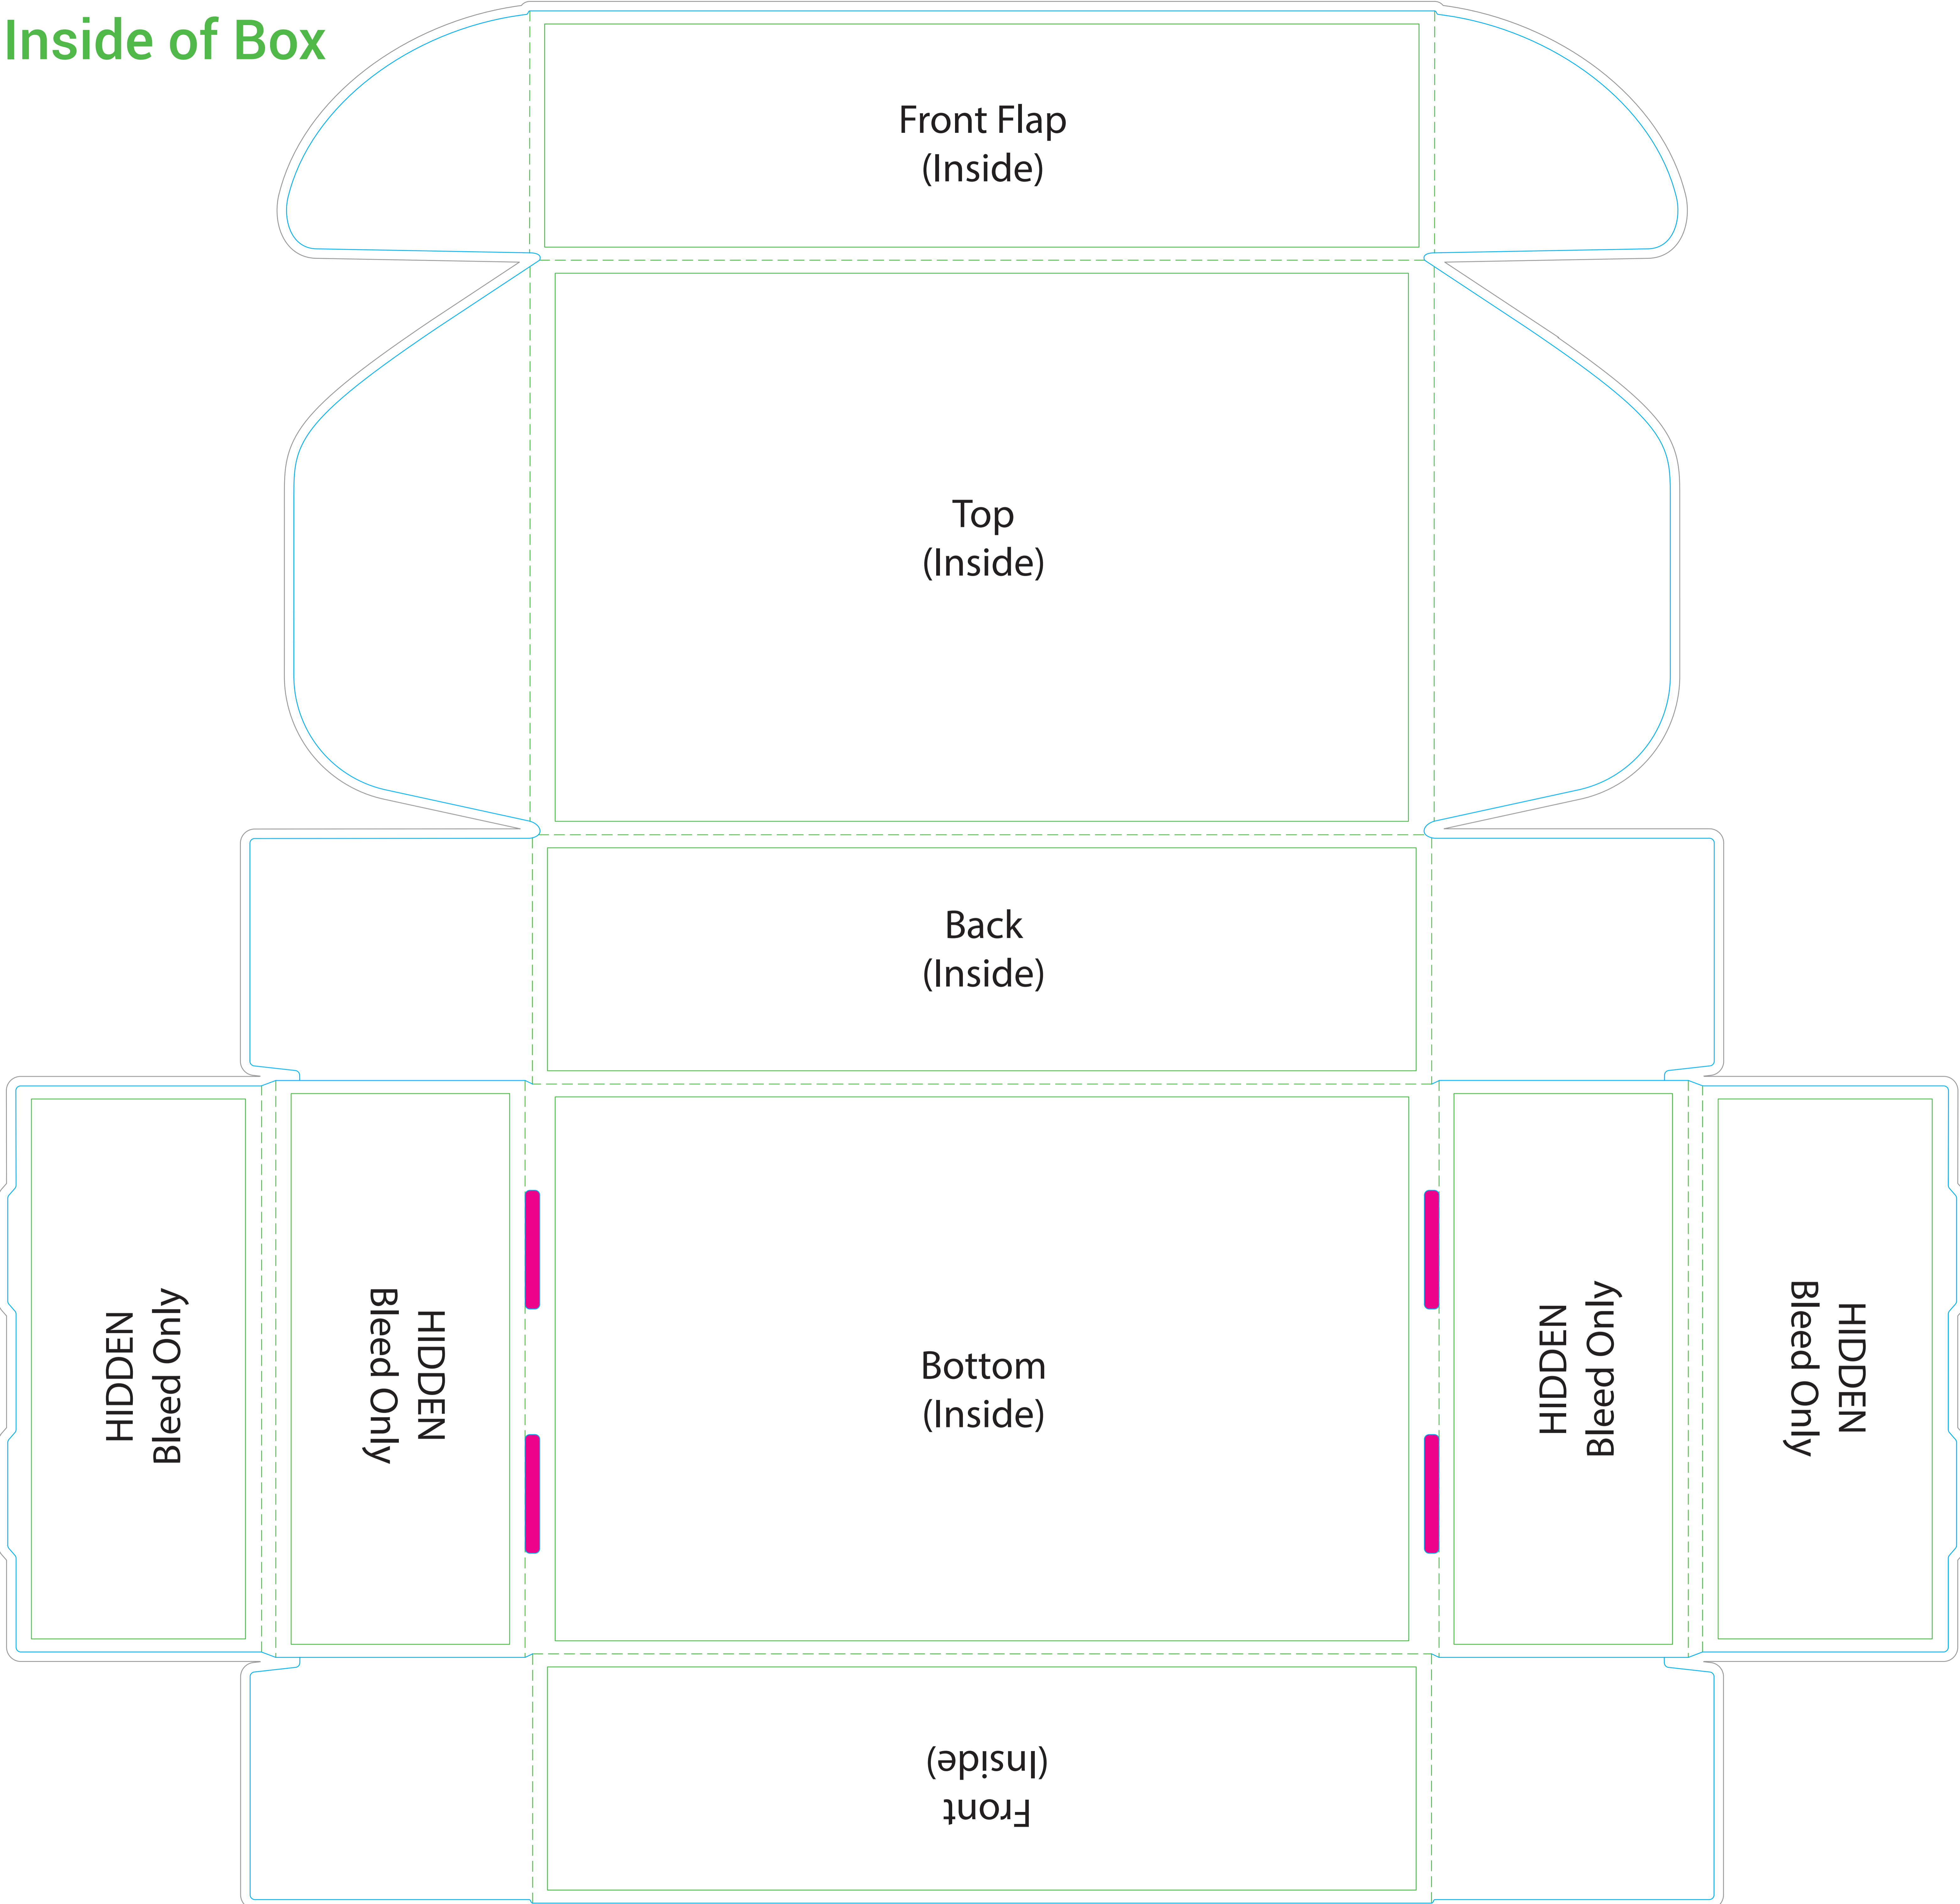

Outside of Box

E Flute Mailer Box 385x240x105 Artwork Template

IMPORTANT INFORMATION
(Failure to follow these instructions will slow the automatic processing of your job)

1. Do not modify the document size of this file.
2. Do not edit or remove locked layers.
3. Create your artwork on the 'Your Design' layer or on your own new layer.
4. Once your design is complete, ensure you convert all text to outlines & embed images.
5. **Save this file as a PDF** and upload on our file upload page after checking out.

-  Bleed Area
-  Finished Size
-  Safe Artwork Area
-  Fold
-  No print

Inside of Box

E Flute Mailer Box 385x240x105 Artwork Template

IMPORTANT INFORMATION
(Failure to follow these instructions will slow the automatic processing of your job)

-  Bleed Area
-  Finished Size
-  Safe Artwork Area
-  Fold
-  No print