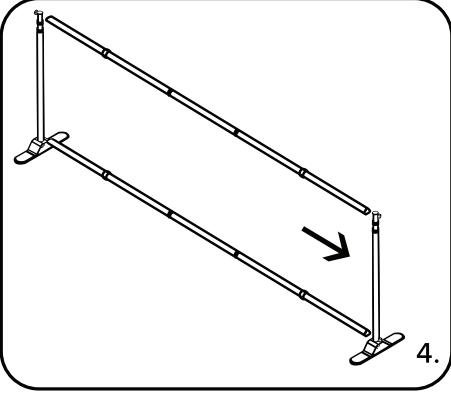

Adjustable Media Wall

Assembly Guide

CONTACTING US

If you have any questions or would like additional information regarding our products please contact our friendly sales team

- 1300 972 077
- sales@easysigns.com.au