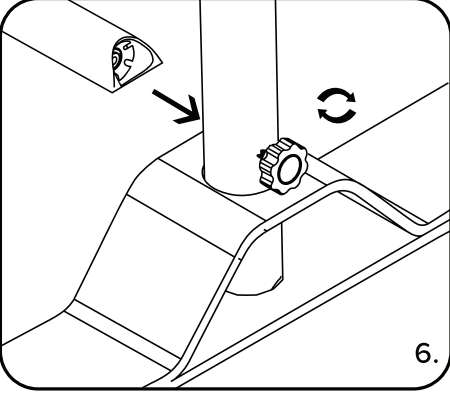

Adjustable Media Wall

Assembly Guide

CONTACTING US

If you have any questions or would like additional information regarding our products please contact our friendly sales team

- 1300 972 077
- sales@easysigns.com.au