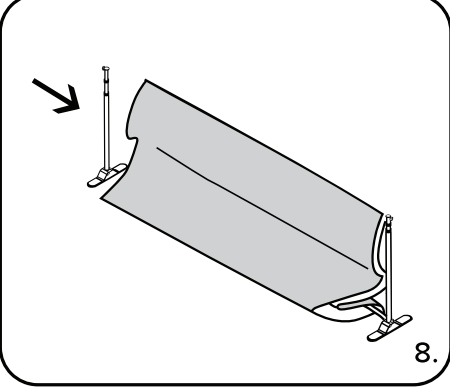

Adjustable Media Wall

Assembly Guide

CONTACTING US

If you have any questions or would like additional information regarding our products please contact our friendly sales team

- 1300 972 077
- sales@easysigns.com.au