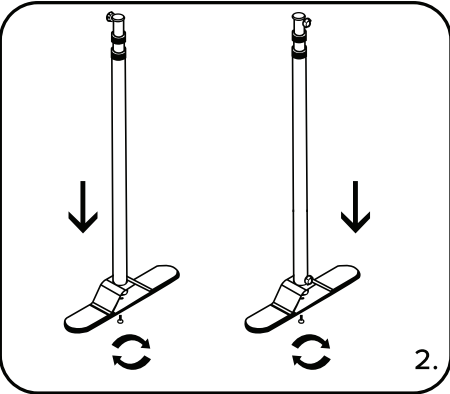

Adjustable Media Wall

Assembly Guide

CONTACTING US

If you have any questions or would like additional information regarding our products please contact our friendly sales team

- 1300 972 077
- sales@easysigns.com.au