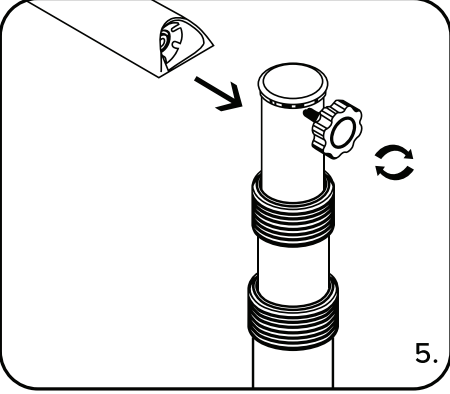

Adjustable Media Wall

Assembly Guide

CONTACTING US

If you have any questions or would like additional information regarding our products please contact our friendly sales team

- 1300 972 077
- sales@easysigns.com.au