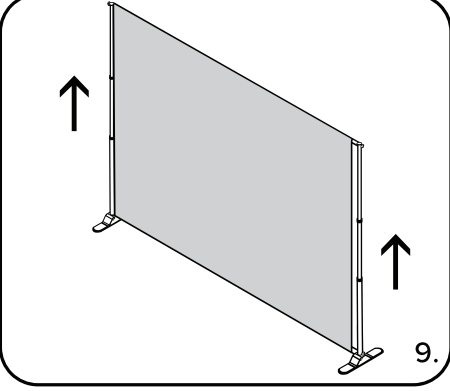

Adjustable Media Wall

Assembly Guide

CONTACTING US

If you have any questions or would like additional information regarding our products please contact our friendly sales team

- 1300 972 077
- sales@easysigns.com.au