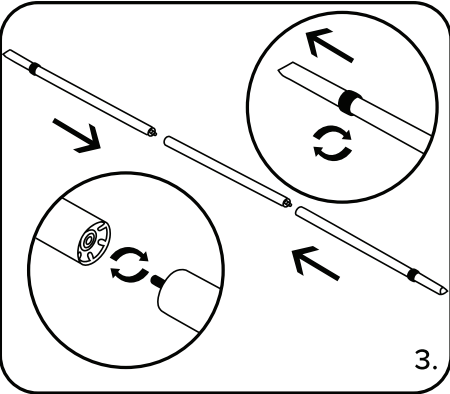

Adjustable Media Wall

Assembly Guide

CONTACTING US

If you have any questions or would like additional information regarding our products please contact our friendly sales team

- 1300 972 077
- sales@easysigns.com.au